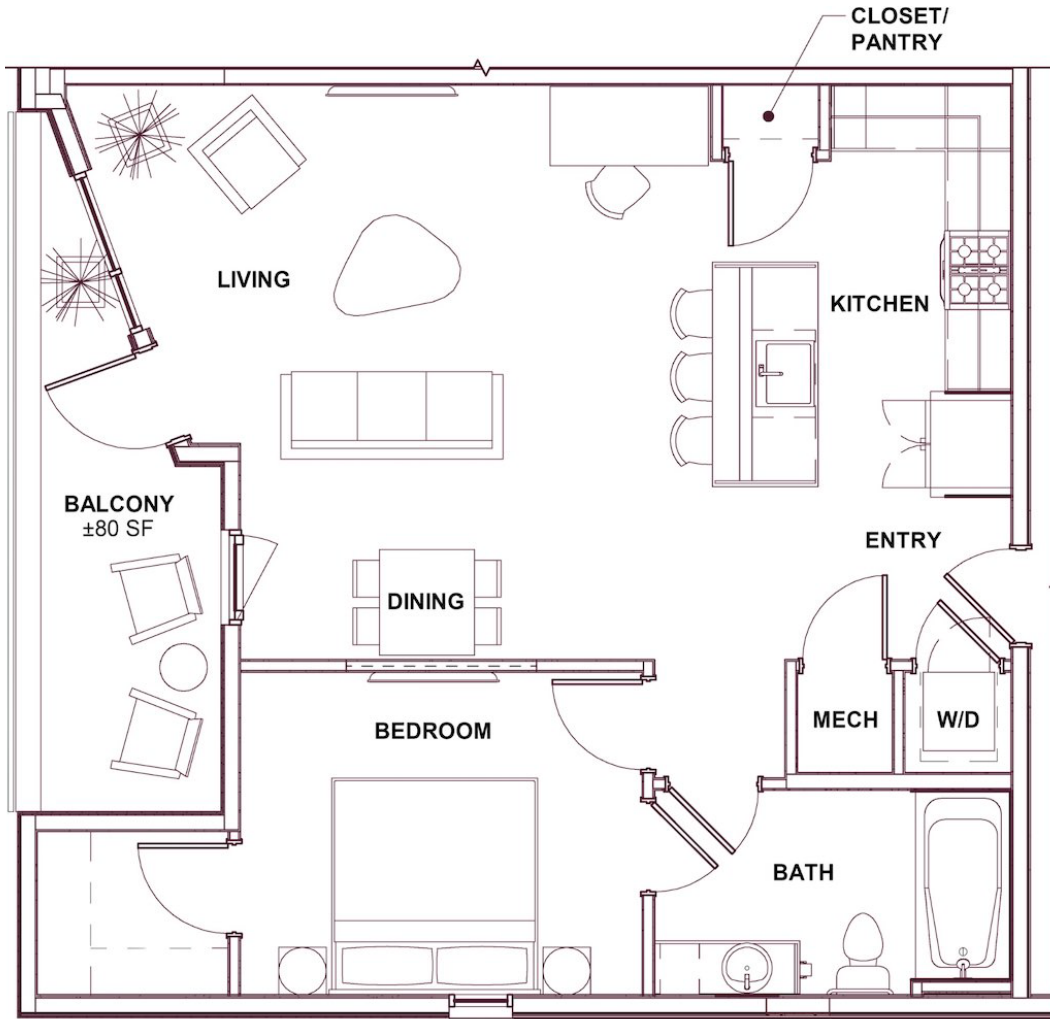

# Ecru

# 839

1 BED / 1 BATH

SQ. FT.

301 Hull Street | Richmond, VA 23224

[www.thehuescityview.com](http://www.thehuescityview.com)

*Floor plans are artist's rendering. All dimensions are approximate. Actual product and specifications may vary in dimension or detail. Not all features are available in every apartment. Prices and availability are subject to change. Please see a representative for details.*